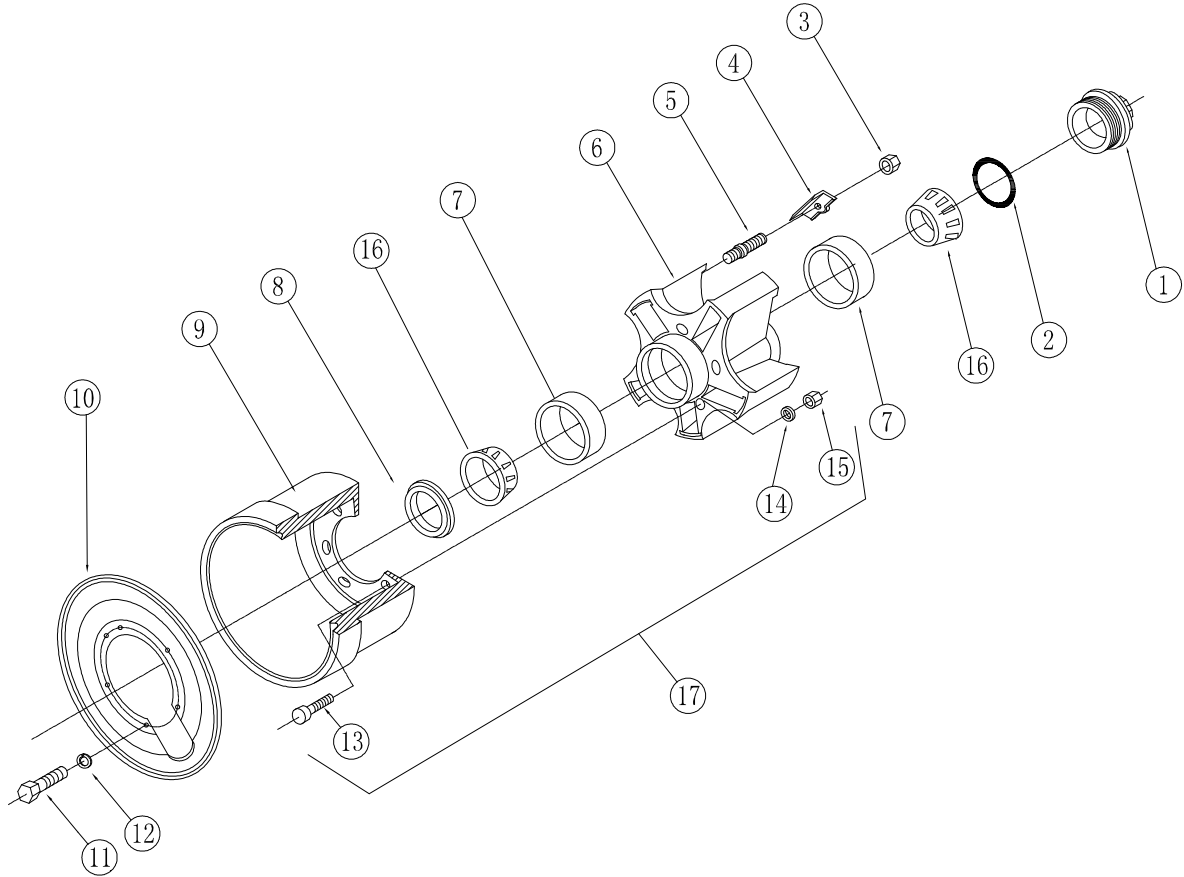

## 5 Spoke TP Axle

### Model: KF22BG14J1850N30

ITEM NO.	PART NUMBER	DESCRIPTION	QTY
1	KH800205	HUB CAP CHROME	2
2	KH800049	ORING HUB CAP	2
3	KH800098	WHEEL NUT	10
4	KH800146	WHEEL CLAMP	10
5	KH800106	WHEEL STUD	10
6	KH3601/FF	HUB TP 5 SPOKE	2
7	HM518410	CUP BEARING TP	4
8	KH42623	SEAL	2
9	KH3602/FF	DRUM 420X180	2
10	KH800107	DUST COVER	2
11	KH800016	BOLT DUST COVER	12
12	KH800055	SPRING WASHER D/COVER	12
13	KH800105	BOLT HUB/DRUM	10
14	KH800088	WASHER HUB/DRUM	10
15	KH800097	NUT 19MM HUB/DRUM	10
16	HM518445	CONE BEARING TP	4
17	KH3600/FF	HUB/DRUM ASSY TP	2