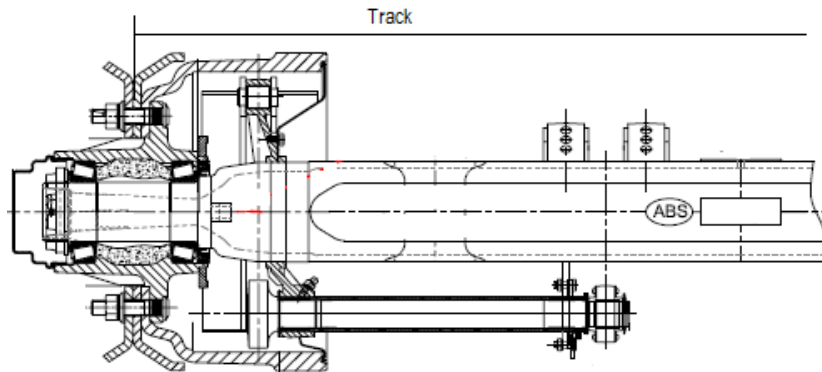

CAPACITY TON	AXLE BEAM SIZE	BRAKE TYPE	TRACK	WHEEL END OPTIONS
13t	□150 x 150 x 10 **	Ø420 x 180 (16.5" x 7") XEM - 4515	1850	10 x 285 10 x 335 5-SPOKE
12t	□150 x 150 x 15 ***			

S-CAM SIZE	ABS	BEARING TYPE	LUBE	WEIGHT
1-5/8" - 37 Spline	Poll ring fitted Sensor mounting fitted	TP	Grease	358 KG*