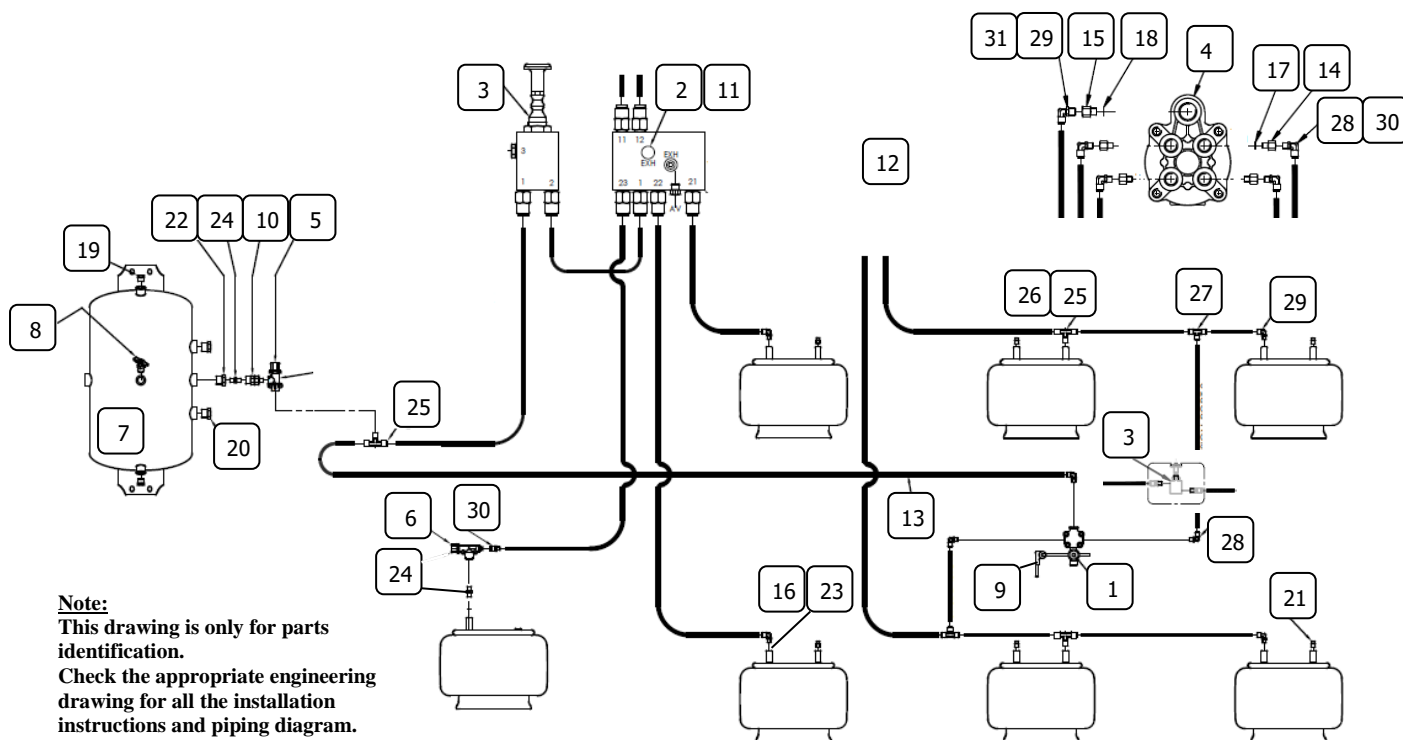

## AIR KITS

**Note:**  
 This drawing is only for parts identification.  
 Check the appropriate engineering drawing for all the installation instructions and piping diagram.

### Assembly number explanation

<b>W</b> Weweler	<b>ACK</b> Air Control Kit	<b>1,2,3,4,5</b> Number of axles	<b>O</b> Over slung	<b>T</b> + Tank	<b>ALW</b> Auto Lift
			<b>U</b> Underslung		<b>DL</b> 2 x HC Valves
			<b>AD</b> Dog trailer		<b>RL</b> Raise-Lower
					<b>DLW</b> 2 x HC Valves Wabco
					<b>DV</b> Dump Valve
					<b>S</b> Straight Fittings