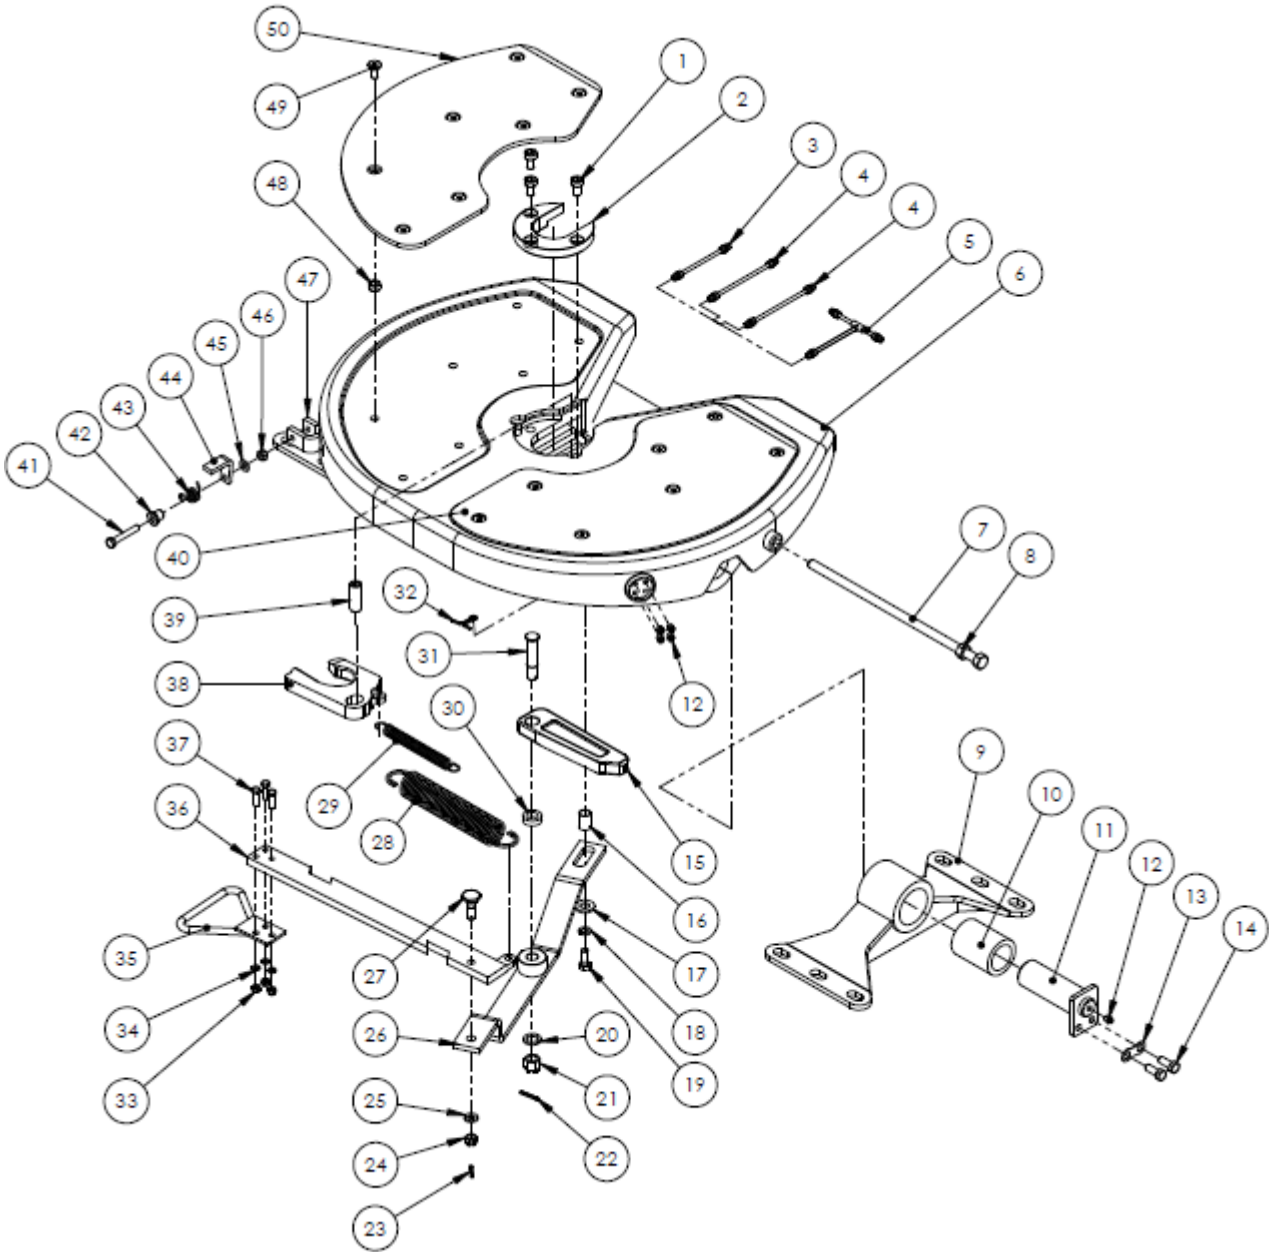

PARTS VIEW

HIGHWAY MASTER KA10A&12A

PARTS VIEW

Ref No.	PART No.	DESCRIPTION	QTY PER TURNTABLE	APPLICATION	
				10A	12A
				KA	
				50mm Standard	50mm Greaseless
1	KH780015	BOLT A B	3	X	X
2	KH780016	COLLAR A B	1	X	X
3	KH780030	GREASE LINE 450mm	1	X	X
4	KH780033	GREASE LINE 830mm	2	X	X
5	KH780035	GREASE LINE T-PIECE	1	X	X
6	NSS	PRESSED TOP	1	X	X
7	N500073-001	ADJUST. SCREW & NUT	1	X	X
8	NSS	NUT	1	X	X
9	KH782000/150	FOOT BOLT ON	2	X	X
9	KH782000/172	FOOT BOLT ON	2	X	X
9	KH782000/185	FOOT BOLT ON	2	X	X
9	KH062	FOOT WELD ON 128mm	2	X	X
9	KH063	FOOT WELD ON 148mm	2	X	X
9	KH069	FOOT WELD ON 196mm	2	X	X
9	KH070	FOOT WELD ON 218mm	2	X	X
9	KH071	FOOT WELD ON 166mm	2	X	X
10	KH780004	BUSH – RUBBER B	2	X	X
11	KH781000	PIVOT PIN	2	X	X
12	KH780003	GREASE NIPPLE	6	X	X
13	KH780002	LOCK STRAP	2	X	X
14	KH780001	BOLT M12x30	4	X	X
15	KH780018	WEDGE 50mm PIN B	1	X	X
16	KH780027	SPACER PIPE	1	X	X
17	KH780025	WASHER LARGE	1	X	X
18	KH780026	SPRING WASHER	1	X	X
19	KH780024	BOLT M16x30	1	X	X
20	KH780021	WASHER	1	X	X
21	KH780020	CASTLE NUT	1	X	X
22	KH780022	SPLIT PIN	1	X	X
23	KH780013	SPLIT PIN	1	X	X
24	KH780014-1	CONE LOCK NUT	1	X	X
25	KH780021	WASHER	1	X	X
26^	KH787000K	LEVER ASSY	1	X	X
27	KH780011-1	BOLT	1	X	X
28	KH784000	SPRING – MAIN B	1	X	X