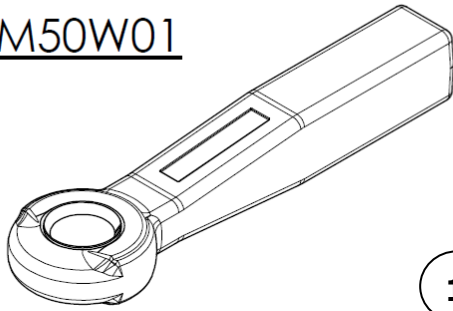

PARTS VIEW

TOWEYES

FM50W01

FM50W05

PARTS VIEW

TOWEYES

FM50R10

TEB190

Ref No.	PART No.	DESCRIPTION	Qty per tow eye
1	9950	Solid Bush original fitment	1
1	9950-2	Solid Bush over size	1