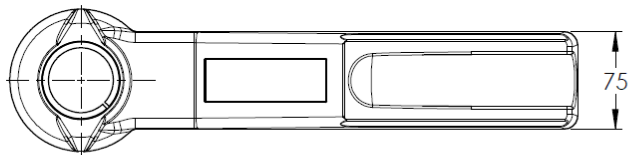

PARTS VIEW

TOWEYES

FM50W01

FM50W05