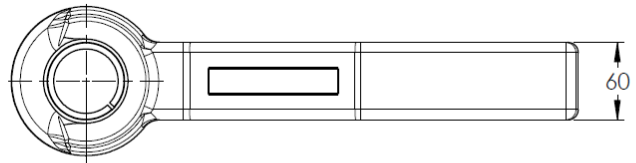

PARTS VIEW

TOWEYES

FM50W01