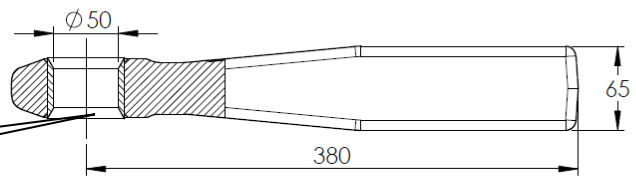

PARTS VIEW

TOWEYES

FM50W01