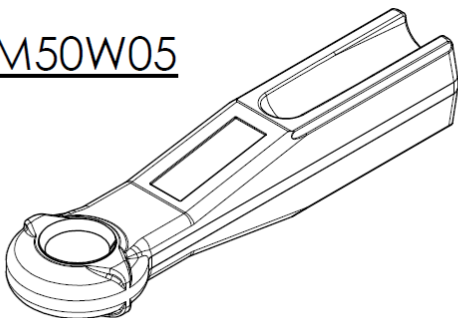

PARTS VIEW

TOWEYES

FM50W01

FM50W05

PARTS VIEW

TOWEYES

FM50R10

TEB190

Ref No.	PART No.	DESCRIPTION	Qty per tow eye
1	9950	Solid Bush original fitment	1
1	9950-2	Solid Bush over size	1