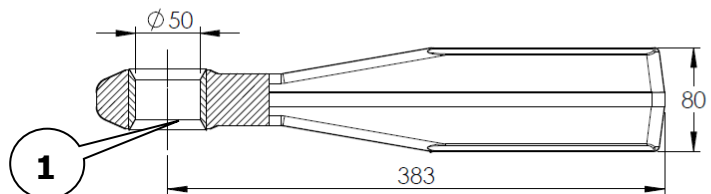

PARTS VIEW

TOWEYES

FM50W01

FM50W05