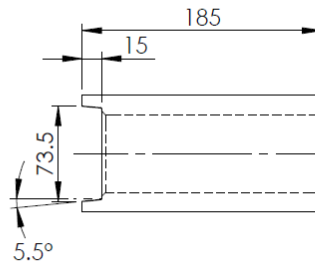

Ref No.	PART No.	DESCRIPTION	Qty per tow eye
1	9950	Solid Bush original fitment	1
1	9950-2	Solid Bush over size	1