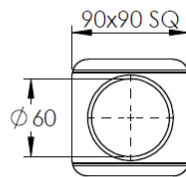

Ref No.	PART No.	DESCRIPTION	Qty per tow eye
1	9950	Solid Bush original fitment	1
1	9950-2	Solid Bush over size	1