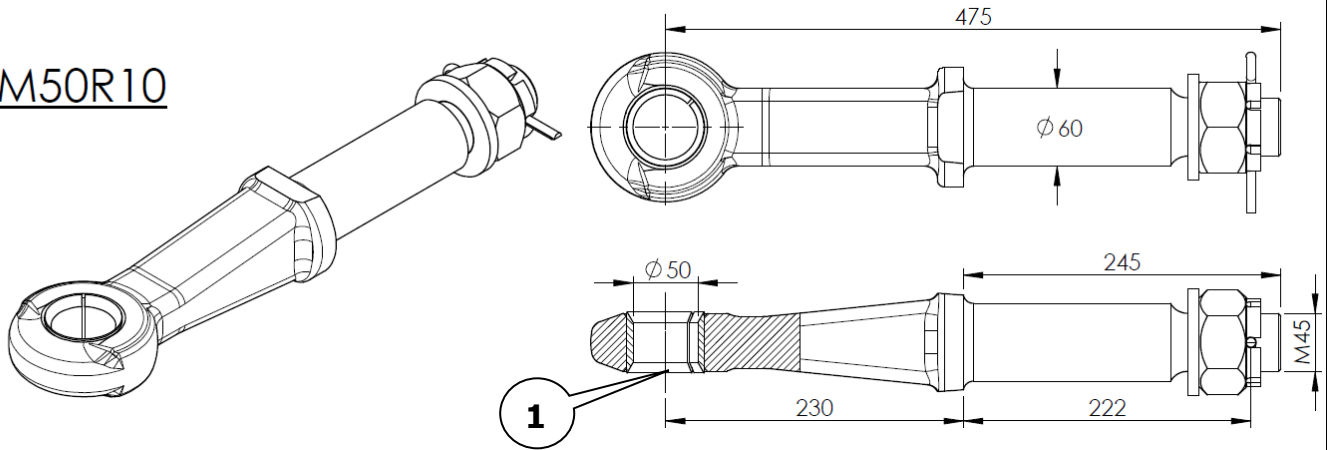

PARTS VIEW

TOWEYES

FM50W01

FM50W05

PARTS VIEW

TOWEYES

FM50R10

TEB190

Ref No.	PART No.	DESCRIPTION	Qty per tow eye
1	9950	Solid Bush original fitment	1
1	9950-2	Solid Bush over size	1