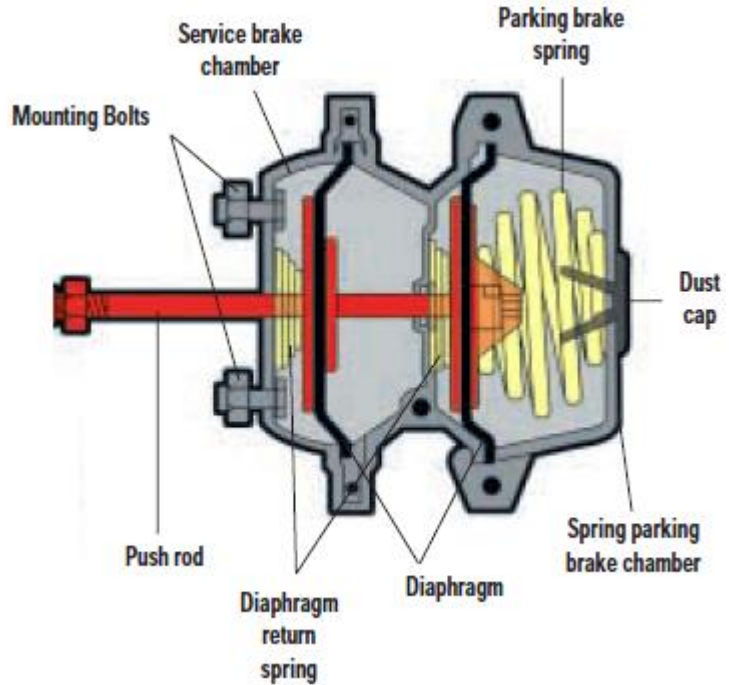

Spring Brakes & Brake Chambers (s-cam)

Spring Brakes

ITEM	PART NUMBER
1	KHT2024
2	KHT2424
3	KHT2430
4	KHT3030

PARTS VIEW

Air Chambers (single diaphragm)

ITEM	PART NUMBER
5	KHT16
6	KHT20
7	KHT24
8	KHT30