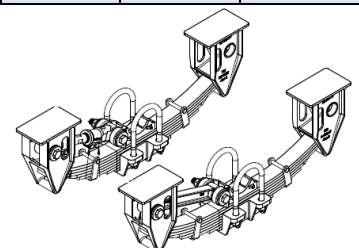

Tel. 08 9350 6470

Fax. 08 9350 6570

SALES SPEC SHEET

MECHANICAL SPRING SUSPENSION KHDO/KHU

The 11.5t capacity FUWA K Hitch Mechanical Spring Suspension is following the tradition of tried and proven suspension designs. The main components are made from **cast steel** and they can be fitted to a wide range of axles and applications.

Model	Mounting	Number of axles	Nominal Centres (spread)	Spring type (Number of 75mm leaves)	Ride Height in mm (unladen)			Mass kg		
					No of Leaves	DO	U	No of Axles	DO	U
KH	DO (overslung)	1	NA	3 (para.), 8, 9, 13	3	344-406	214-222	1	152-198	191-209
		2	1.2m (4') 1.35m (4'6") 1.5m (5')		8	360-435	200-210	2	320-443	399-469
	U (underslung)	3	2.4m (8'1") 2.7m (9'1") 3.1m (10'1")		9	370-440	158-211	3	488-675	601-730
		4	4.6m (15'1")		13	375-400	170-175	4	755-945	765-982

Note: Check the appropriate engineering drawing for the correct dimensions!

Other options:

- Ø127mm round and 120mm square axles
- Rubber or Urethane bushes
- Draw Bar Front Hangers
- 3 Seat Heights

Uncontrolled document when printed!