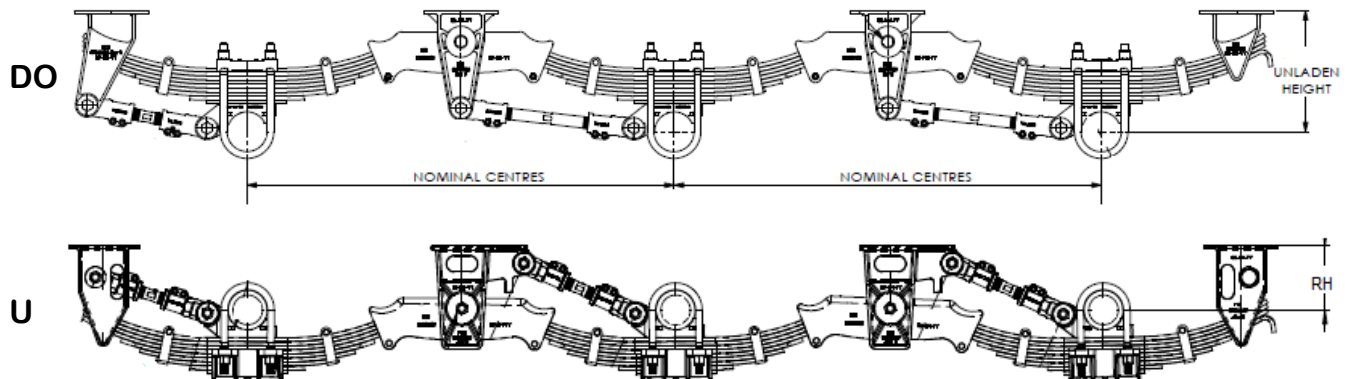

Tel. 08 9350 6470

Fax. 08 9350 6570

SALES SPEC SHEET

MECHANICAL SPRING SUSPENSION KHDO/KHU

The 11.5t capacity FUWA K Hitch Mechanical Spring Suspension is following the tradition of tried and proven suspension designs. The main components are made from **cast steel** and they can be fitted to a wide range of axles and applications.

Model	Mounting	Number of axles	Nominal Centres (spread)	Spring type (Number of 75mm leaves)	Ride Height in mm (unladen)			Mass kg		
					No of Leaves	DO	U	No of Axles	DO	U
KH	DO (overslung)	1	NA	3 (para.), 8, 9, 13	3	344-406	214-222	1	152-198	191-209
		2	1.2m (4') 1.35m (4'6") 1.5m (5')		8	360-435	200-210	2	320-443	399-469
	U (underslung)	3	2.4m (8'1") 2.7m (9'1") 3.1m (10'1")		9	370-440	158-211	3	488-675	601-730
		4	4.6m (15'1")		13	375-400	170-175	4	755-945	765-982

Note: Check the appropriate engineering drawing for the correct dimensions!

Other options:

- Ø127mm round and 120mm square axles
- Rubber or Urethane bushes
- Draw Bar Front Hangers
- 3 Seat Heights

Uncontrolled document when printed!