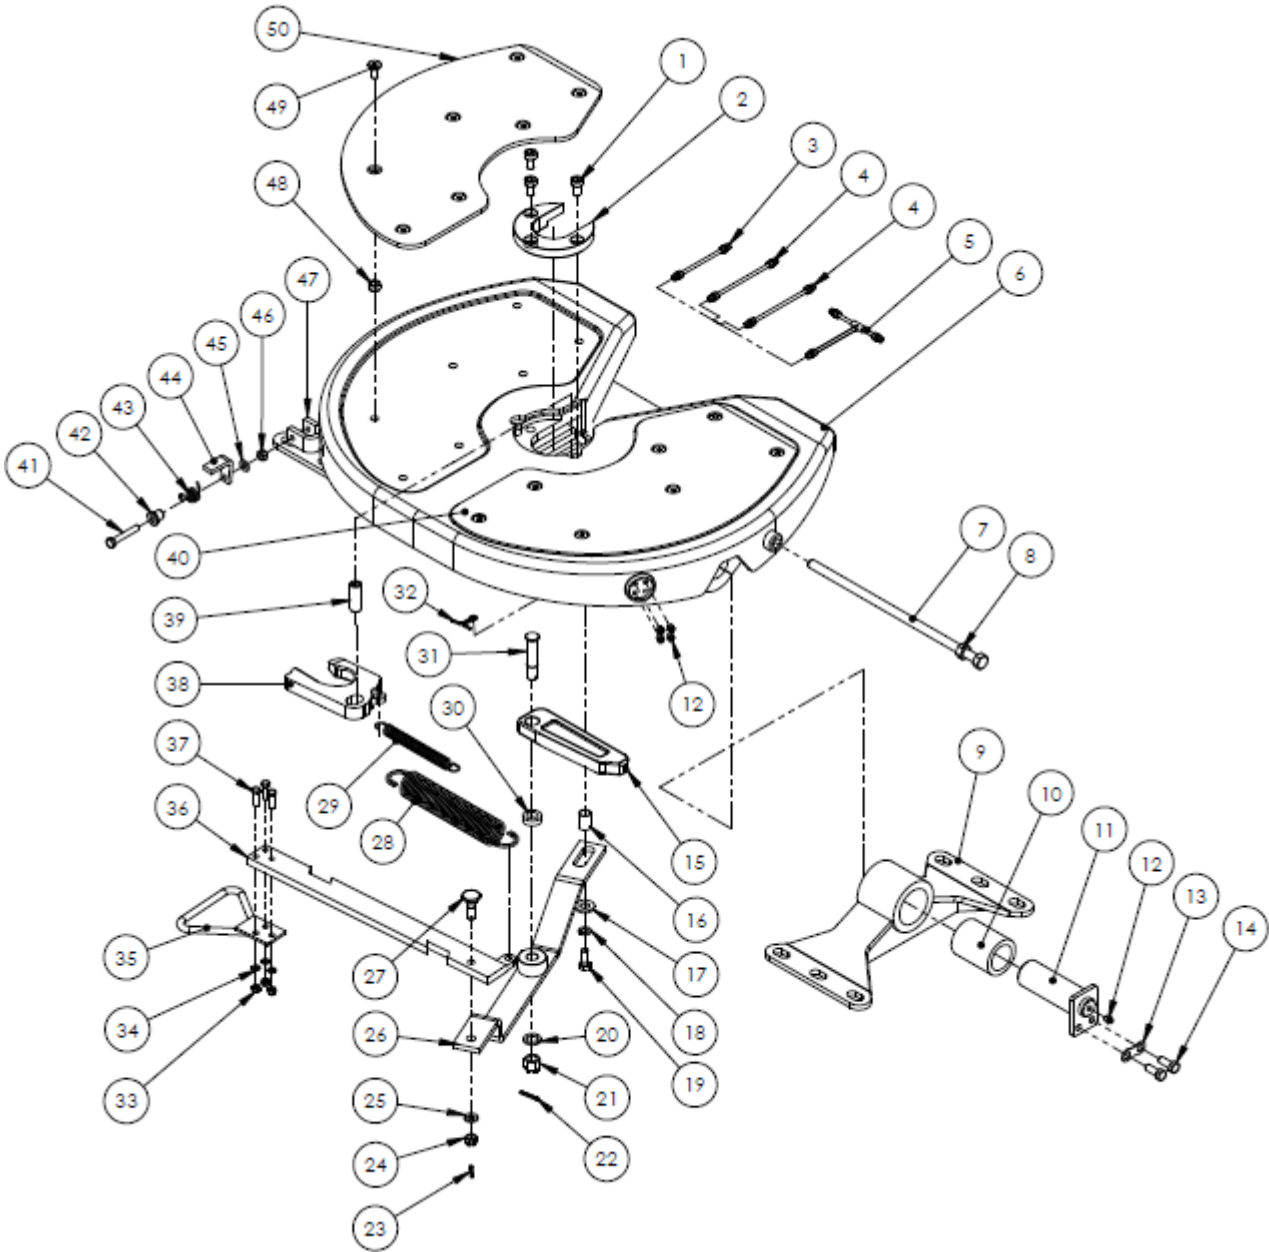

PARTS VIEW

HIGHWAY MASTER KA10A&12A

PARTS VIEW

Ref No.	PART No.	DESCRIPTION	APPLICATION		
			QTY PER TURNTABLE	KA	
				10A	12A
				50mm Standard	50mm Greaseless
1	KH780015	BOLT A B	3	X	X
2	KH780016	COLLAR A B	1	X	X
3	KH780030	GREASE LINE 450mm	1	X	X
4	KH780033	GREASE LINE 830mm	2	X	X
5	KH780035	GREASE LINE T-PIECE	1	X	X
6	NSS	PRESSED TOP	1	X	X
7	N500073-001	ADJUST. SCREW & NUT	1	X	X
8	NSS	NUT	1	X	X
9	KH782000/150	FOOT BOLT ON	2	X	X
9	KH782000/172	FOOT BOLT ON	2	X	X
9	KH782000/185	FOOT BOLT ON	2	X	X
9	KH062	FOOT WELD ON 128mm	2	X	X
9	KH063	FOOT WELD ON 148mm	2	X	X
9	KH069	FOOT WELD ON 196mm	2	X	X
9	KH070	FOOT WELD ON 218mm	2	X	X
9	KH071	FOOT WELD ON 166mm	2	X	X
10	KH780004	BUSH – RUBBER B	2	X	X
11	KH781000	PIVOT PIN	2	X	X
12	KH780003	GREASE NIPPLE	6	X	X
13	KH780002	LOCK STRAP	2	X	X
14	KH780001	BOLT M12x22	4	X	X
15	KH780018	WEDGE 50mm PIN B	1	X	X
16	KH780027	SPACER PIPE	1	X	X
17	KH780025	WASHER LARGE	1	X	X
18	KH780026	SPRING WASHER	1	X	X
19	KH780024	BOLT M16x30	1	X	X
20	KH780021	WASHER	1	X	X
21	KH780020	CASTLE NUT	1	X	X
22	KH780022	SPLIT PIN	1	X	X
23	KH780013	SPLIT PIN	1	X	X
24	KH780014-1	CONE LOCK NUT	1	X	X
25	KH780021	WASHER	1	X	X
26^	KH787000K	LEVER ASSY	1	X	X
27	KH780011-1	BOLT	1	X	X
28	KH784000	SPRING – MAIN B	1	X	X