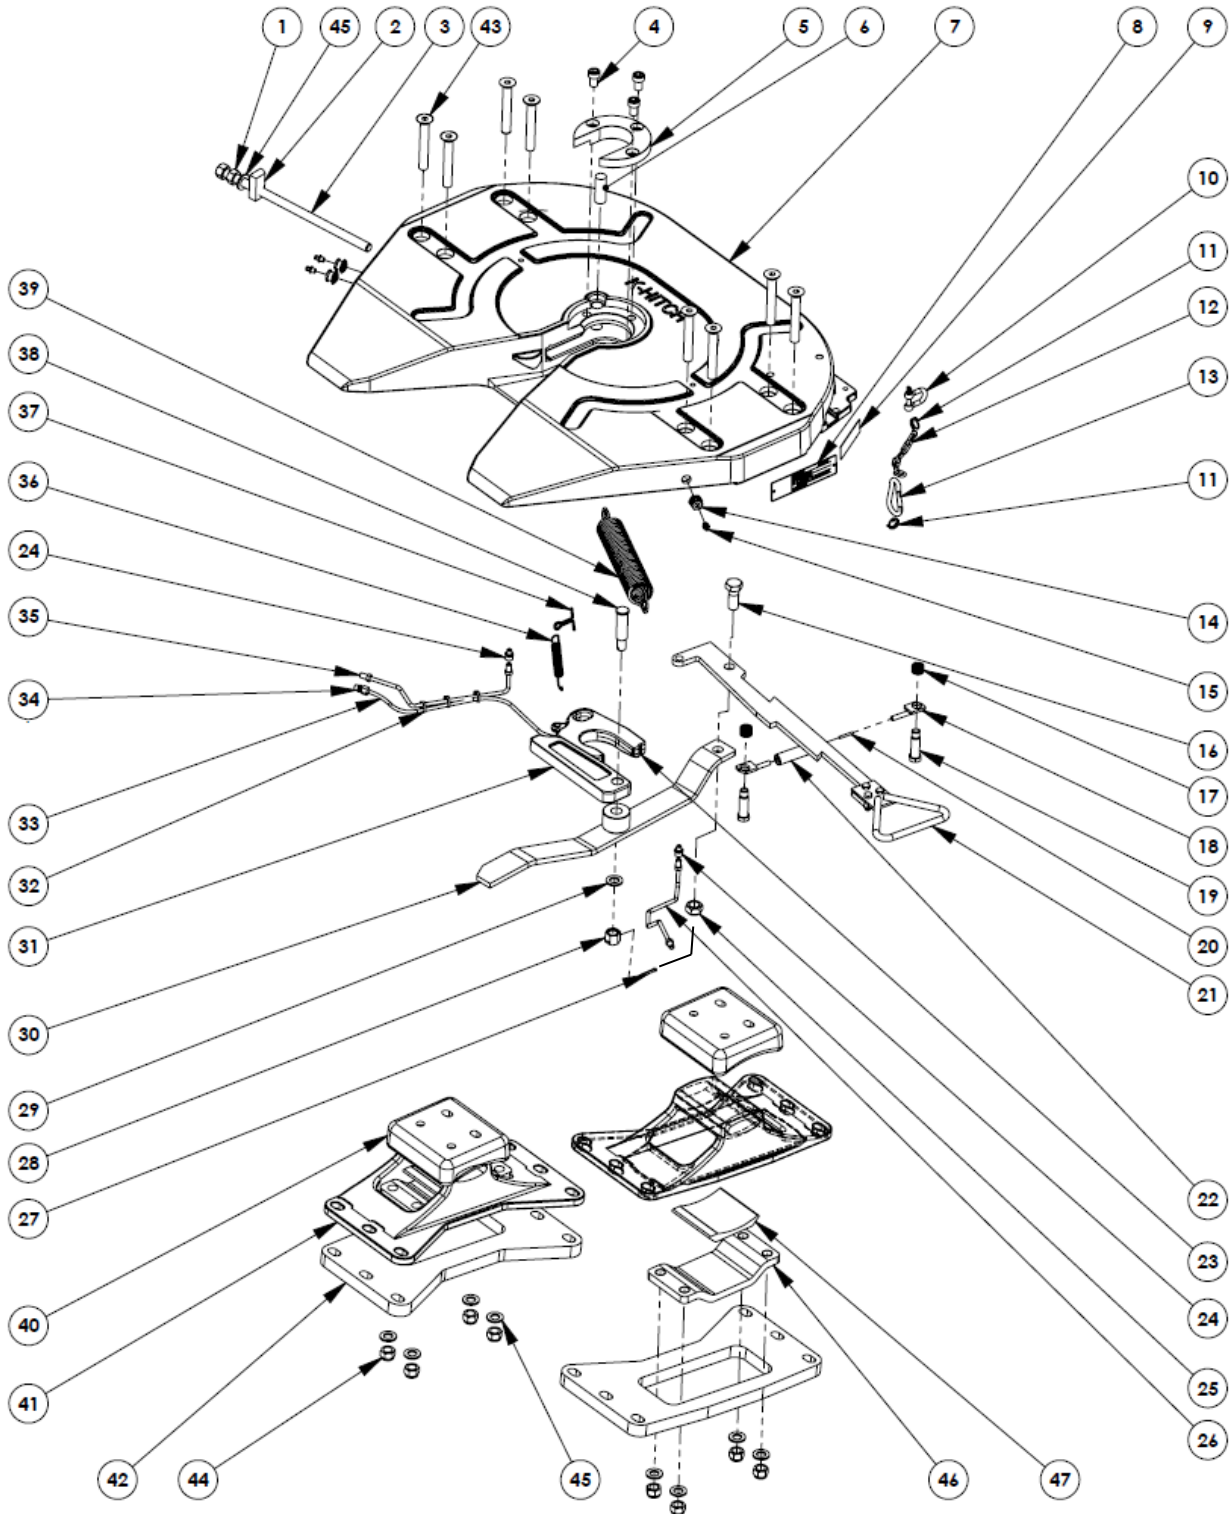

PARTS VIEW

FLEET MASTER CAST KC10C50

IMAGES FOR ILLUSTRATION PURPOSES ONLY

PARTS VIEW

Ref No.	PART No.	DESCRIPTION	APPLICATION	
			QTY	KC10C50
1	KH780007	LOCK NUT	1	X
2	1255267	ADJUSTER NUT	1	X
3	1465047	ADJUSTING BOLT	1	X
4	KH780015	COLLAR BOLT	3	X
5	KH780016	COLLAR	1	X
6	KH780006	JAW PIN	1	X
7	NSS	BASE CASTING	1	X
8	NSS	NAME PLATE	1	X
9	NSS	WARNING PLATE	1	X
10	780039	SHACKEL	1	X
11	780037	RING	2	X
12	11434270	CHAIN	1	X
13	780038	SAFETY LOCK	1	X
14	1468019	FITTING	3	X
15	1468020	GREASE NIPPLE	3	X
16	KC1465072	BOLT (with hole and split pin #27)	1	X
17	KC1247023	SPRING	2	X
18	KC1255030	LOCKING PIN	2	X
19	KC1465161	BOLT	2	X
20	KC1467022	PLUG	1	X
21	FKHRV10-6000	HANDLE ASSEMBLY	1	X
22	KC1245058	ROLLER	1	X
23	KH780017	JAW	1	X
24	1468027	FITTING	2	X
25	KC1465073	NUT	1	X
26	1468025	GREASE HOSE	1	X
27	780022	SPLIT PIN	2	X
28	KH780020	NUT	1	X
29	KH780021	WASHER	1	X
30	FKHRV10-5000	LEVER	1	X
31	KH780018	WEDGE	1	X
32	NSS	LOOP TIES	3	X
33	78Q600	GREASE HOSE	1	X
34	780040	FITTINGS	2	X
35	1468026	GREASE HOSE	1	X
36	KC1247048	JAW RETURN SPRING	1	X
37	KC1467008	PIN LOCK	1	X
38	KH780019	WEDGE PIN	1	X
39	KC1247021	RELEASE HANDLE RETURN SPRING	1	X
40	KC1245025	RUBBER FOOT SUPPORT	2	X
41	SEE TABLE	FOOT	2	X
42	N500112-001	FOOT SPACER	AR	X
43	KC1465048	BOLT	8	X

PARTS VIEW

Ref No.	PART No.	DESCRIPTION	APPLICATION	
			QTY	MODEL KC10C50
44	KC1465200	NUT	8	X
45	KC1466004	WASHER	9	X
46	KC1255028	FIXING PLATE FOOT SUPPORT	2	X
47	KC1245026	RUBBER SPACER FOOT SUPPORT	2	X
48	N500125-001	LUG LOCATOR	6	X

Foot Table

ASSY MODEL No:	MOUNT HEIGHT "H" mm	FOOT Ref No. 41	FOOT SPACER Ref No. 42
KC10C502031	NO FEET	NR	NR
KC10C502237	150	KC1011011	NR
KC10C502238	175	KC1011011	N500112-001
KC10C502239	185	KC1011010	NR
KC10C502240	210	KC1011010	N500112-001
KC10C502241	250	KC1011002	NR
KC10C502242	275	KC1011002	N500112
KC10C502243	300	KC1011002	2 of N500112