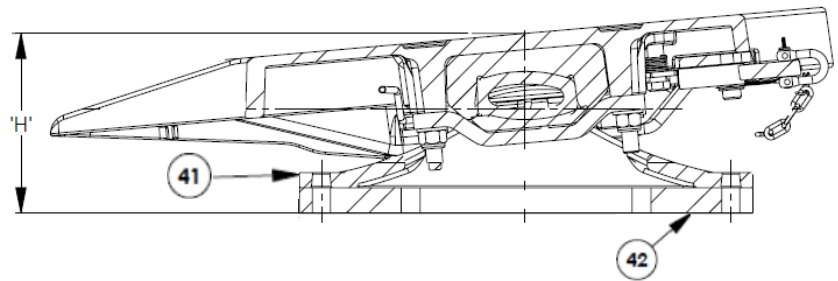

PARTS VIEW

Ref No.	PART No.	DESCRIPTION	APPLICATION	
			QTY	MODEL KC10C50
44	KC1465200	NUT	8	X
45	KC1466004	WASHER	9	X
46	KC1255028	FIXING PLATE FOOT SUPPORT	2	X
47	KC1245026	RUBBER SPACER FOOT SUPPORT	2	X
48	N500125-001	LUG LOCATOR	6	X

Foot Table

ASSY MODEL No:	MOUNT HEIGHT "H" mm	FOOT Ref No. 41	FOOT SPACER Ref No. 42
KC10C502031	NO FEET	NR	NR
KC10C502237	150	KC1011011	NR
KC10C502238	175	KC1011011	N500112-001
KC10C502239	185	KC1011010	NR
KC10C502240	210	KC1011010	N500112-001
KC10C502241	250	KC1011002	NR
KC10C502242	275	KC1011002	N500112
KC10C502243	300	KC1011002	2 of N500112