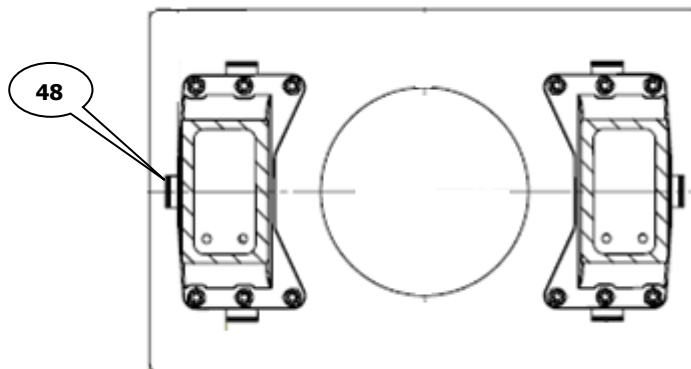

PARTS VIEW

FLEET MASTER CAST KC10C50

IMAGES FOR ILLUSTRATION PURPOSES ONLY

PARTS VIEW

Ref No.	PART No.	DESCRIPTION	APPLICATION	
			QTY	KC10C50
1	KH780007	LOCK NUT	1	X
2	1255267	ADJUSTER NUT	1	X
3	1465047	ADJUSTING BOLT	1	X
4	KH780015	COLLAR BOLT	3	X
5	KH780016	COLLAR	1	X
6	KH780006	JAW PIN	1	X
7	NSS	BASE CASTING	1	X
8	NSS	NAME PLATE	1	X
9	NSS	WARNING PLATE	1	X
10	780039	SHACKEL	1	X
11	780037	RING	2	X
12	11434270	CHAIN	1	X
13	780038	SAFETY LOCK	1	X
14	1468019	FITTING	3	X
15	1468020	GREASE NIPPLE	3	X
16	KC1465072	BOLT (with hole and split pin #27)	1	X
17	KC1247023	SPRING	2	X
18	KC1255030	LOCKING PIN	2	X
19	KC1465161	BOLT	2	X
20	KC1467022	PLUG	1	X
21	FKHRV10-6000	HANDLE ASSEMBLY	1	X
22	KC1245058	ROLLER	1	X
23	KH780017	JAW	1	X
24	1468027	FITTING	2	X
25	KC1465073	NUT	1	X
26	1468025	GREASE HOSE	1	X
27	780022	SPLIT PIN	2	X
28	KH780020	NUT	1	X
29	KH780021	WASHER	1	X
30	FKHRV10-5000	LEVER	1	X
31	KH780018	WEDGE	1	X
32	NSS	LOOP TIES	3	X
33	78Q600	GREASE HOSE	1	X
34	780040	FITTINGS	2	X
35	1468026	GREASE HOSE	1	X
36	KC1247048	JAW RETURN SPRING	1	X
37	KC1467008	PIN LOCK	1	X
38	KH780019	WEDGE PIN	1	X
39	KC1247021	RELEASE HANDLE RETURN SPRING	1	X
40	KC1245025	RUBBER FOOT SUPPORT	2	X
41	SEE TABLE	FOOT	2	X
42	N500112-001	FOOT SPACER	AR	X
43	KC1465048	BOLT	8	X

PARTS VIEW

Ref No.	PART No.	DESCRIPTION	APPLICATION	
			QTY	MODEL KC10C50
44	KC1465200	NUT	8	X
45	KC1466004	WASHER	9	X
46	KC1255028	FIXING PLATE FOOT SUPPORT	2	X
47	KC1245026	RUBBER SPACER FOOT SUPPORT	2	X
48	N500125-001	LUG LOCATOR	6	X

Foot Table

ASSY MODEL No:	MOUNT HEIGHT "H" mm	FOOT Ref No. 41	FOOT SPACER Ref No. 42
KC10C502031	NO FEET	NR	NR
KC10C502237	150	KC1011011	NR
KC10C502238	175	KC1011011	N500112-001
KC10C502239	185	KC1011010	NR
KC10C502240	210	KC1011010	N500112-001
KC10C502241	250	KC1011002	NR
KC10C502242	275	KC1011002	N500112
KC10C502243	300	KC1011002	2 of N500112