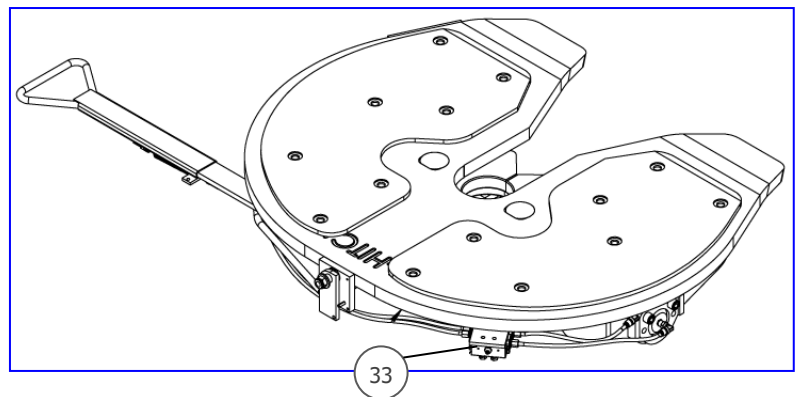

PARTS VIEW

Ref No.	PART No.	DESCRIPTION	APPLICATION				
			QTY PER TURNABLE	10 Std Width Greased Top	11 Extra Wide Greased Top	12 Std Width Greaseless Top	13 Extra Wide Greaseless Top
27	KH005HD	BUSH	2	X	X	X	X
28	KH062	FOOT 128mm – 55mm pivot	2	X	X	X	X
28	KH063	FOOT 148mm – 75mm pivot	2	X	X	X	X
28	KH071	FOOT 166mm – 93mm pivot	2	X	X	X	X
28	KH069	FOOT 196mm – 123mm pivot	2	X	X	X	X
28	KH070	FOOT 218mm – 145mm pivot	2	X	X	X	X
28	KH782000-150	FOOT 150mm – 73mm pivot	2	X	X	X	X
28	KH782000-172	FOOT 172mm – 95mm pivot	2	X	X	X	X
28	KH782000-185	FOOT 185mm – 108mm pivot	2	X	X	X	X
29	GI001	GREASELESS INSERT SET	1	-	-	X	X
30	GRB002	BOLT SET	1	-	-	X	X
31	KH750021	WASHER	2	X	X	X	X
32	KH780010	NUT	2	X	X	X	X
33	GS-004	1 POINT GREASE SYSTEM	1	-	-	AR	AR