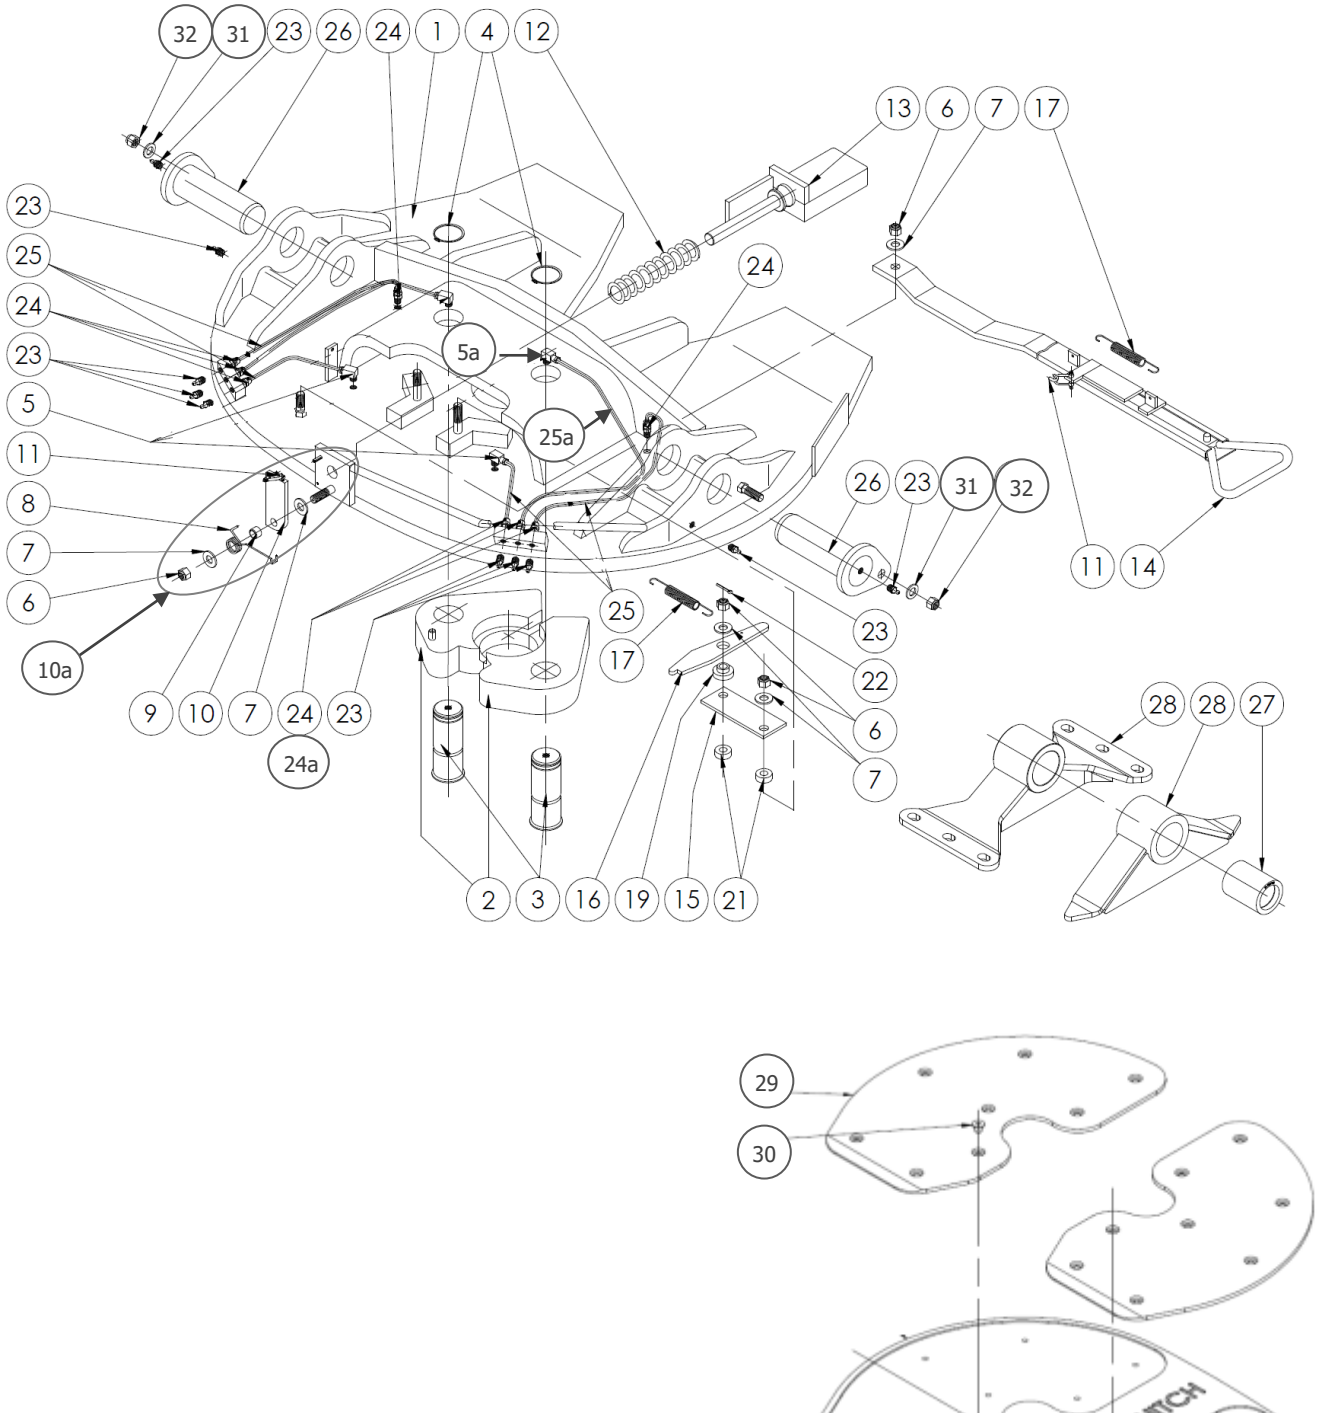

PARTS VIEW

ROADBOSS KH10D,11D,12D & 13D

PARTS VIEW

Ref No.	PART No.	DESCRIPTION	APPLICATION				
			QTY PER TURNTABLE	10 Std Width Greased Top	11 Extra Wide Greased Top	12 Std Width Greaseless Top	13 Extra Wide Greaseless Top
1	NSS	BASE PLATE ASSY	1	X	X	X	X
2	KHJS50	JAW SET, 174kN – 50mm	1	X	X	X	X
2	KHJS75	JAW SET, 174kN – 75mm	1	X	X	X	X
2	KHJS260/50	JAW SET, 260kN – 50mm	1	Geographe Turntable ONLY!			
2	KHJS260/75	JAW SET, 260kN – 75mm	1	X	X	X	X
2	KHJS260/90M3	JAW SET, 260kN – 90mm	1	X	X	X	X
3	KH002	PIN, JAW PIVOT	2	X	X	X	X
4	KH003	CIRCLIP-	2	X	X	X	X
5	NSS	GREASE FITTING 90°	A/R	X	X	X	X
5a	780034	HD GREASE FITTING 90°	2	X	X	X	X
6	NSS	NYLOC NUT – M12	A/R	X	X	X	X
7	NSS	WASHER	A/R	X	X	X	X
8	KH021	SPRING, SAFETY LEVER	1	X	X	X	X
9	KH026	SPACER	1	X	X	X	X
10	KH015	SAFETY LATCH	1	X	X	X	X
10a	KH040	LATCH KIT	1	X	X	X	X
11	KH019	CHAIN ASSY	1	X	X	X	X
12	KH012	SPRING, WEDGE	1	X	X	X	X
13	KH011	WEDGE	1	X	X	X	X
14	KH028	HANDLE ASSY	1	X	X	X	X
15	KH016	WEDGE RETAINING PLATE	1	X	X	X	X
16	KH008	TRIGGER	1	X	X	X	X
17	KH006	SPRING	2	X	X	X	X
19	KH009-01	BUSH	1	X	X	X	X
21	KH010	SPACER, WEDGE PLATE	2	X	X	X	X
22	NSS	SPLIT PIN	1	X	X	X	X
23	NSS	1/8 BSP GREASE NIPPLE	A/R	X	X	X	X
24	NSS	1/4 x 1/8 CONNECTOR MALE	A/R	X	X	X	X
24a	780033	HD GREASE FITTING	2	X	X	X	X
25	NSS	NYLON TUBE	A/R	X	X	X	X
25a	797004	HD GREASE LINE	2	X	X	X	X
NS	GI001	GREASELESS INSERT SET	1	X	X	X	X
NS	GRB002	BOLT GL INSERT SET	1	X	X	X	X
26	KH007	PIN	2	X	X	X	X