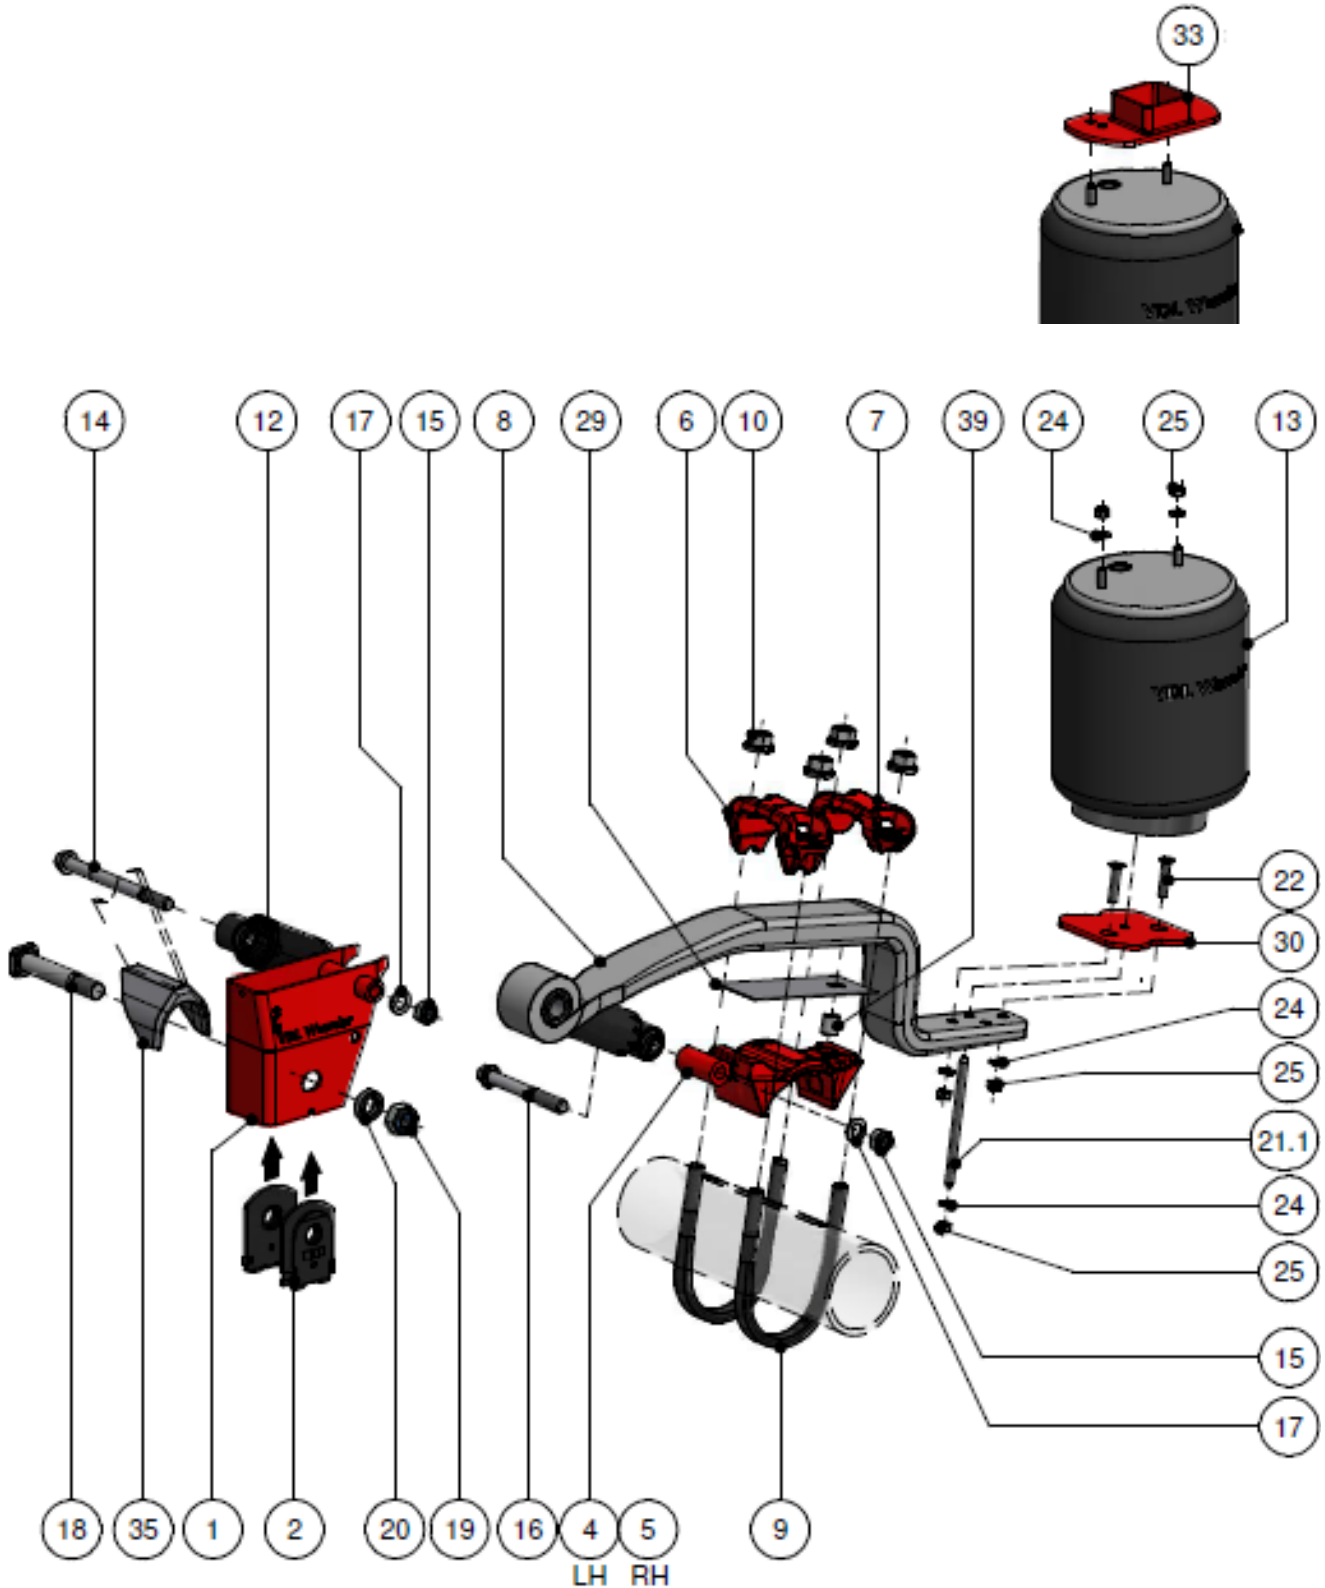

PARTS VIEW

WEWELER MBS-F Ø146

IMAGES FOR ILLUSTRATION PURPOSES ONLY

PARTS VIEW

WEWELER MBS-F Ø146

Ref No.	PART No.	DESCRIPTION	APPLICATION			
			RIDE HEIGHT			
			270	310	340	390
1	WT001UWN215	HANGER 215mm	2	2		
1	WUT001MWN290	HANGER 290mm			2	
1	WUT001MWN340	HANGER 340mm				2
2	WUT010A19K_B	WEAR PLATE	4	4	4	4
4	WUT006L84Z	AXLE SEAT LEFT	1	1	1	1
5	WUT006R84Z	AXLE SEAT RIGHT	1	1	1	1
6	WUT005A87Z_C	U-BOLT PLATE FRONT	2	2	2	2
7	WUT005A86Z	U-BOLT PLATE REAR	2	2	2	2
8	WF001A037PO75	TRAILING ARM	2			
8	WF001A037PW75	TRAILING ARM		2	2	2
9	WUBS22B029G_A	U-BOLT	4	4	4	4
10	WC281092	NUT (U-BOLT)	8	8	8	8
12	WD8A91-2244W_A	SHOCK ABSORBER	2		2	2
12	WD8K91-2687W	SHOCK ABSORBER		2		
13	WUS04200BP	AIRSPRING	2	2	2	2
14	WC275128G	BOLT (SHOCK ABSORBER UPPER)	2	2	2	2
15	WC330063	NUT	4	4	4	4
16	WC275126G	BOLT (SHOCK ABSORBER LOWER)	2	2	2	2
17	W301389G	WASHER	4	4	4	4
18	WUBB27W002G	PIVOT BOLT	2	2	2	2
19	WUBM27N006ZN	NUT	2	2	2	2
20	WUT009A09G	WASHER	2	2	2	2
21.1	WUBB12W017G	THREADED ROD	2	2	2	2
22	WC275612	BOLT	4	4	4	4
24	WC301348	WASHER	10	10	10	10
25	WC330021	NUT	10	10	10	10
29	WUT999A124Z	PLATE	2	2	2	2
30	WUT003A98K	AIRSPRING SUPPORT OFFSET	2	2	2	2
33	WUT011A15B042	PEDESTAL				2
35	WUT996A17A	BRACING (WELD-ON)	2	2	2	2
39	WUT999A99Z	DOWEL	2	2	2	2