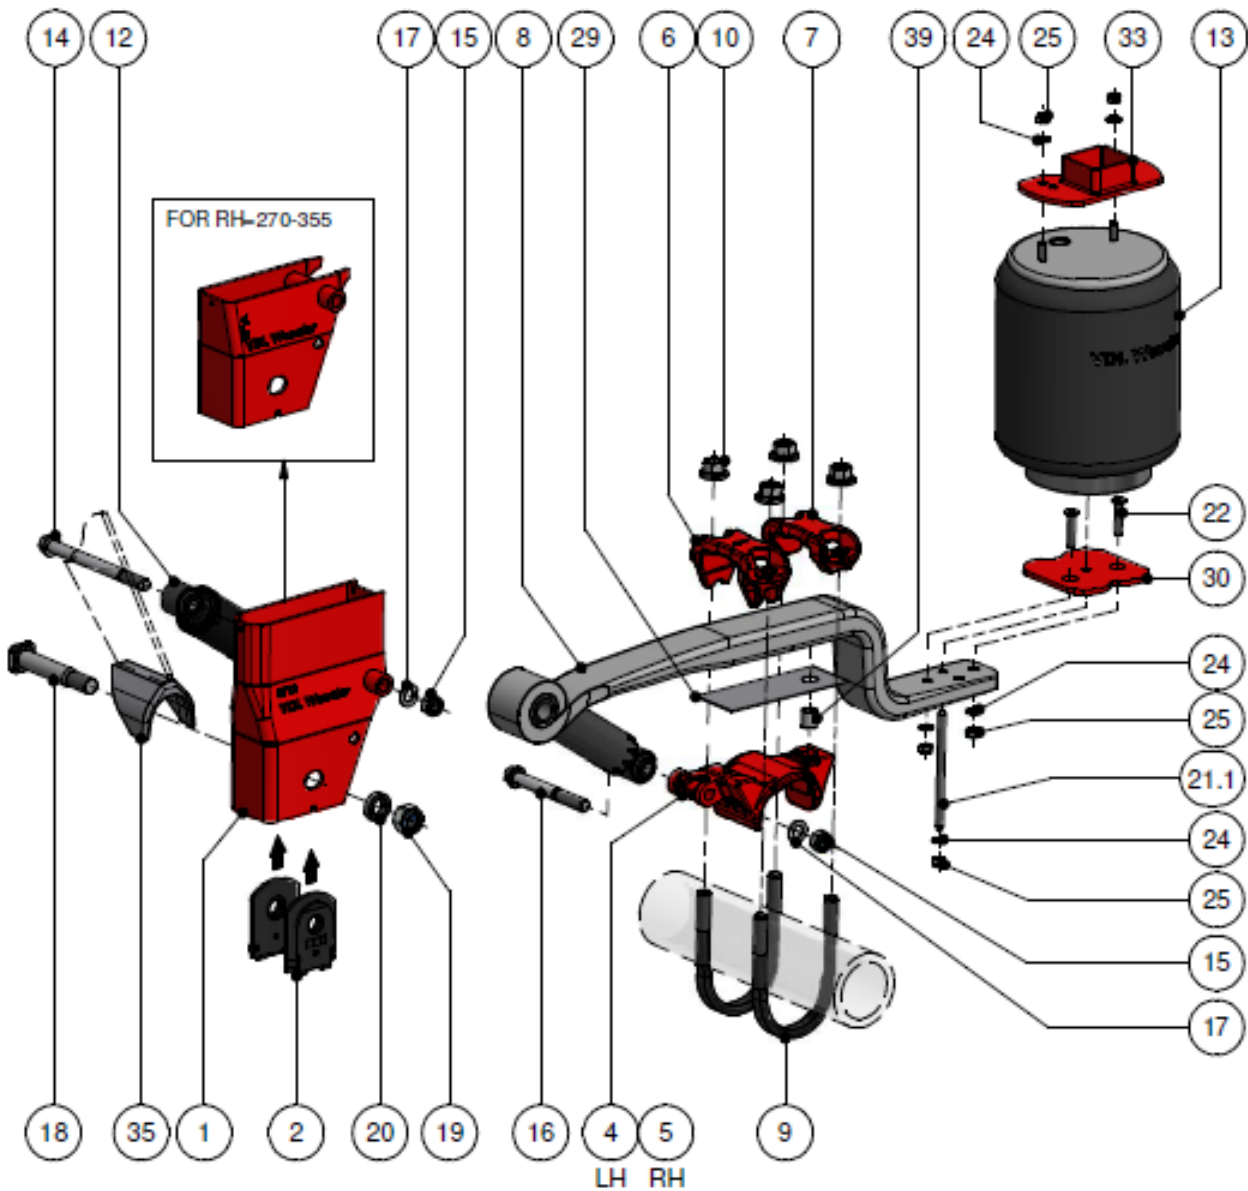

PARTS VIEW

WEWELER MBS-W Ø127

IMAGES FOR ILLUSTRATION PURPOSES ONLY

PARTS VIEW

WEWELER MBS-W Ø127

Ref No.	PART No.	DESCRIPTION	APPLICATION
			RIDE HEIGHT
			340
1	WUT001MWN290	HANGER 290mm	2
2	WUT010A19K_B	WEAR PLATE	4
4	WUT006L73B_A	AXLE SEAT LEFT	1
5	WUT006R73B_A	AXLE SEAT RIGHT	1
6	WUT005A87Z_C	U-BOLT PLATE FRONT	2
7	WUT005A86Z	U-BOLT PLATE REAR	2
8	WF001A037PW75	TRAILING ARM	2
9	WB001M22B013	U-BOLT	4
10	WC281092	NUT (U-BOLT)	8
12	WD8A91-2244W_A	SHOCK ABSORBER	2
13	WUS04200BP	AIRSPRING	2
14	WC275128G	BOLT (SHOCK ABSORBER UPPER)	2
15	WC330063	NUT	4
16	WC275126G	BOLT (SHOCK ABSORBER LOWER)	2
17	WC301389G	WASHER	4
18	WUBB27W002G	PIVOT BOLT	2
19	WUBM27N006ZN	NUT	2
20	WUT009A09G	WASHER	2
21.1	WUBB12W017G	THREADED ROD	2
22	WC275612	BOLT	4
24	WC301348	WASHER	10
25	WC330021	NUT	10
29	WUT999A124Z	PLATE	2
30	WUT003A98K	AIRSPRING SUPPORT OFFSET	2
35	WUT996A17A	BRACING (WELD-ON)	2
39	WUT999A99Z	DOWEL	2