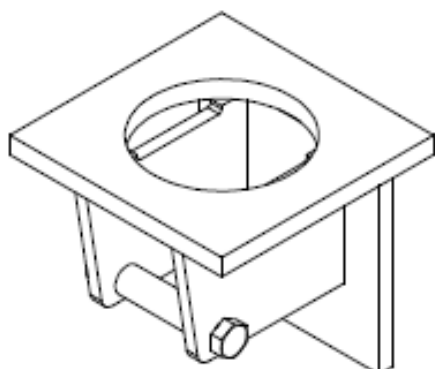

PARTS VIEW

FKH TWIST LOCKS

Item 1

Item 2

| Item | Part Number | Description |
|------|-------------|------------------------------|
| 1 | TL001 | Standard Twist Lock Assembly |
| 2 | TL002 | Long Twist Lock Assembly |

Item 3

Item 4

| Item | Part Number | Description |
|------|-------------|------------------------------|
| 3 | TL001/R | Standard Twist Lock Register |
| 4 | TL002/R | Long Twist Lock Register |

PARTS VIEW

Item 5

Item 6

| Item | Part Number | Description |
|------|-------------|--------------------------|
| 5 | TL001/B | Standard Twist Lock body |
| 6 | TL002/B | Long Twist Lock body |

Item 7

| Item | Part Number | Description | Application |
|------|-------------|-------------------|---|
| 7 | TLB01 | Twist Lock Spacer | Normally used with Long Twist Lock Assembly |