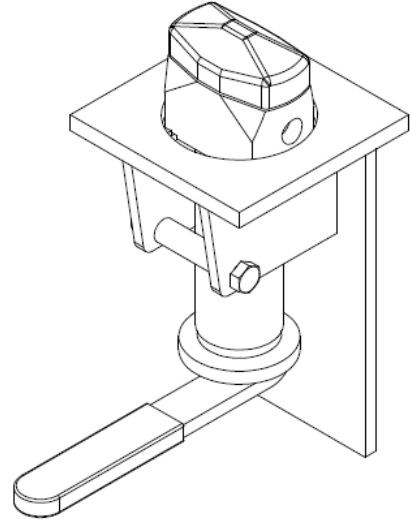

PARTS VIEW

FKH TWIST LOCKS

Item 1

Item 2

| Item | Part Number | Description |
|------|-------------|------------------------------|
| 1 | TL001 | Standard Twist Lock Assembly |
| 2 | TL002 | Long Twist Lock Assembly |

Item 3

Item 4

| Item | Part Number | Description |
|------|-------------|------------------------------|
| 3 | TL001/R | Standard Twist Lock Register |
| 4 | TL002/R | Long Twist Lock Register |

PARTS VIEW

Item 5

Item 6

| Item | Part Number | Description |
|------|-------------|--------------------------|
| 5 | TL001/B | Standard Twist Lock body |
| 6 | TL002/B | Long Twist Lock body |

Item 7

| Item | Part Number | Description | Application |
|------|-------------|-------------------|---|
| 7 | TLB01 | Twist Lock Spacer | Normally used with Long Twist Lock Assembly |