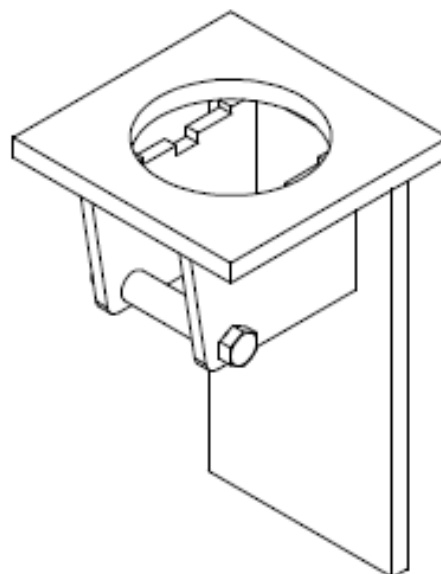

PARTS VIEW

FKH TWIST LOCKS

Item 1

Item 2

| Item | Part Number | Description |
|------|-------------|------------------------------|
| 1 | TL001 | Standard Twist Lock Assembly |
| 2 | TL002 | Long Twist Lock Assembly |

Item 3

Item 4

| Item | Part Number | Description |
|------|-------------|------------------------------|
| 3 | TL001/R | Standard Twist Lock Register |
| 4 | TL002/R | Long Twist Lock Register |

PARTS VIEW

Item 5

Item 6

| Item | Part Number | Description |
|------|-------------|--------------------------|
| 5 | TL001/B | Standard Twist Lock body |
| 6 | TL002/B | Long Twist Lock body |

Item 7

| Item | Part Number | Description | Application |
|------|-------------|-------------------|---|
| 7 | TLB01 | Twist Lock Spacer | Normally used with Long Twist Lock Assembly |