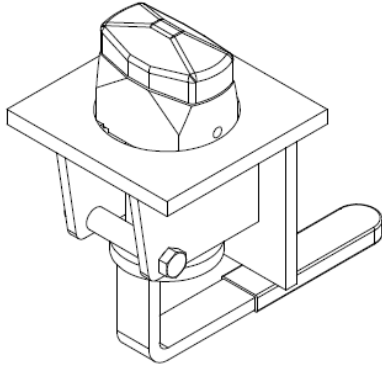

PARTS VIEW

FKH TWIST LOCKS

Item 1

Item 2

| Item | Part Number | Description |
|------|-------------|------------------------------|
| 1 | TL001 | Standard Twist Lock Assembly |
| 2 | TL002 | Long Twist Lock Assembly |

Item 3

Item 4

| Item | Part Number | Description |
|------|-------------|------------------------------|
| 3 | TL001/R | Standard Twist Lock Register |
| 4 | TL002/R | Long Twist Lock Register |

PARTS VIEW

Item 5

Item 6

| Item | Part Number | Description |
|------|-------------|--------------------------|
| 5 | TL001/B | Standard Twist Lock body |
| 6 | TL002/B | Long Twist Lock body |

Item 7

| Item | Part Number | Description | Application |
|------|-------------|-------------------|---|
| 7 | TLB01 | Twist Lock Spacer | Normally used with Long Twist Lock Assembly |