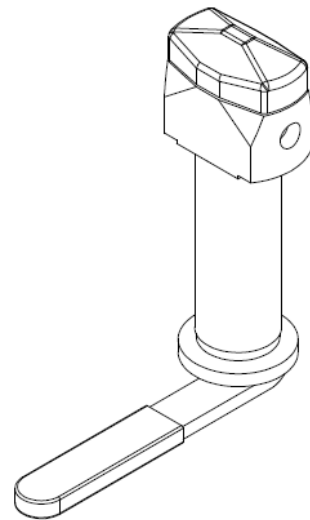

PARTS VIEW

FKH TWIST LOCKS

Item 1

Item 2

| Item | Part Number | Description |
|------|-------------|------------------------------|
| 1 | TL001 | Standard Twist Lock Assembly |
| 2 | TL002 | Long Twist Lock Assembly |

Item 3

Item 4

| Item | Part Number | Description |
|------|-------------|------------------------------|
| 3 | TL001/R | Standard Twist Lock Register |
| 4 | TL002/R | Long Twist Lock Register |

PARTS VIEW

Item 5

Item 6

| Item | Part Number | Description |
|------|-------------|--------------------------|
| 5 | TL001/B | Standard Twist Lock body |
| 6 | TL002/B | Long Twist Lock body |

Item 7

| Item | Part Number | Description | Application |
|------|-------------|-------------------|---|
| 7 | TLB01 | Twist Lock Spacer | Normally used with Long Twist Lock Assembly |