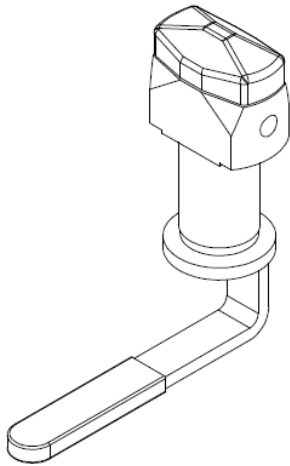

PARTS VIEW

FKH TWIST LOCKS

Item 1

Item 2

| Item | Part Number | Description |
|------|-------------|------------------------------|
| 1 | TL001 | Standard Twist Lock Assembly |
| 2 | TL002 | Long Twist Lock Assembly |

Item 3

Item 4

| Item | Part Number | Description |
|------|-------------|------------------------------|
| 3 | TL001/R | Standard Twist Lock Register |
| 4 | TL002/R | Long Twist Lock Register |

PARTS VIEW

Item 5

Item 6

| Item | Part Number | Description |
|------|-------------|--------------------------|
| 5 | TL001/B | Standard Twist Lock body |
| 6 | TL002/B | Long Twist Lock body |

Item 7

| Item | Part Number | Description | Application |
|------|-------------|-------------------|---|
| 7 | TLB01 | Twist Lock Spacer | Normally used with Long Twist Lock Assembly |