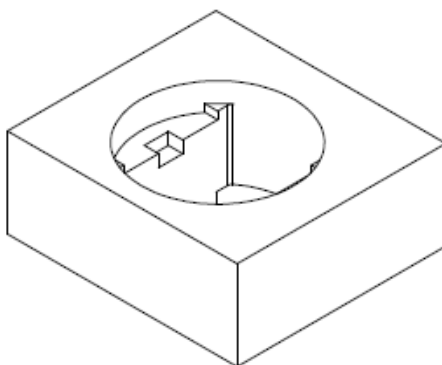

Item 3

Item 4

| Item | Part Number | Description |
|------|-------------|------------------------------|
| 3 | TL001/R | Standard Twist Lock Register |
| 4 | TL002/R | Long Twist Lock Register |

PARTS VIEW

Item 5

Item 6

| Item | Part Number | Description |
|------|-------------|--------------------------|
| 5 | TL001/B | Standard Twist Lock body |
| 6 | TL002/B | Long Twist Lock body |

Item 7

| Item | Part Number | Description | Application |
|------|-------------|-------------------|---|
| 7 | TLB01 | Twist Lock Spacer | Normally used with Long Twist Lock Assembly |