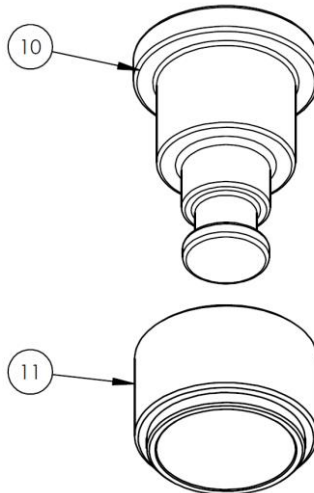

PARTS VIEW

KINGPIN & KINGPIN ASSEMBLIES

Ref No.	PART No.	DESCRIPTION	QTY PER UNIT	APPLICATION	
				50mm/2"	90mm/3.5"
				Bolt In	
				50mm/2"	90mm/3.5"
1	KPB50	King Pin only	1	X	
1	KPB50K	King Pin c/w 8 Bolts	1	X	
2	KPB90	King Pin only	1		X
2	KPB90K	King Pin c/w 8 Bolts	1		X
3	KPB90H/D	King Pin Heavy Duty only	1		HD
3	NSS	King Pin Heavy Duty only	1		HD3
4	KPF08	Retention Plate 8mm Skid Plate	1	X	X
4	KPF10	Retention Plate 10mm Skid Plate	1	X	X
4	KPF12	Retention Plate 12mm Skid Plate	1	X	X
4	KPF16	Retention Plate 16mm Skid Plate	1	X	X
4	KPF20	Retention Plate 20mm Skid Plate	1	X	X
5	KPF16H/D	Retention Plate Heavy Duty 16mm Skid Plate	1		HD
5	NSS	Retention Plate Heavy Duty 20mm Skid Plate	1		HD3
6	KPB14/1	Bolt – M14 – 10.9	8		X
6	KPB14F/1	Flanged Head Bolt – M14 – 10.9	8	X	
NS	KPB14	Bolt Kit – M14 – 10.9	1		X
NS	KPB14F	Bolt Kit – M14 – 10.9 Flange Head	1	X	
7	KPB20	Bolt – M20 – 10.9	8		HD only
7	NSS	Bolt – M24 – 10.9	10		HD3 only
8	KPBA50/08	King Pin Assembly 8mm Skid Plate*	1	X	
8	KPBA50/10	King Pin Assembly 10mm Skid Plate*	1	X	
8	KPBA50/12	King Pin Assembly 12mm Skid Plate*	1	X	
8	KPBA50/16	King Pin Assembly 16mm Skid Plate*	1	X	
8	KPBA50/20	King Pin Assembly 20mm Skid Plate*	1	X	
8	KPBA90/08	King Pin Assembly 8mm Skid Plate*	1		X
8	KPBA90/10	King Pin Assembly 10mm Skid Plate*	1		X
8	KPBA90/12	King Pin Assembly 12mm Skid Plate*	1		X
8	KPBA90/16	King Pin Assembly 16mm Skid Plate*	1		X
8	KPBA90/20	King Pin Assembly 20mm Skid Plate*	1		X
8	KPBA90HD3	King Pin Heavy Duty Assembly 20mm Skid Plate*	1		HD3 only

PARTS VIEW

KINGPIN & KINGPIN ASSEMBLIES

Ref No.	PART No.	DESCRIPTION	QTY PER ASSEMBLY	APPLICATION	
				50mm/2"	90mm/3.5"
				Weld In	
9	KPW5010	King Pin - 10mm Skid Plate	1	X	
9	KPW5012	King Pin - 12mm Skid Plate	1	X	
9	KPW9010	King Pin - 10mm Skid Plate	1		X
9	KPW9012	King Pin - 12mm Skid Plate	1		X