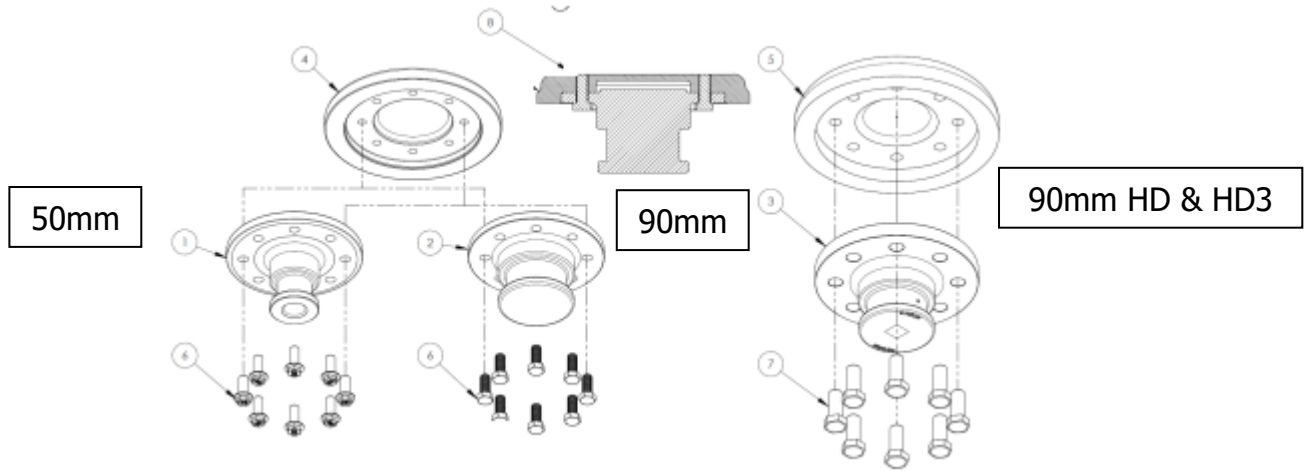

PARTS VIEW

KINGPIN & KINGPIN ASSEMBLIES

Ref No.	PART No.	DESCRIPTION	QTY PER UNIT	APPLICATION	
				50mm/2"	90mm/3.5"
				Bolt In	
				50mm/2"	90mm/3.5"
1	KPB50	King Pin only	1	X	
1	KPB50K	King Pin c/w 8 Bolts	1	X	
2	KPB90	King Pin only	1		X
2	KPB90K	King Pin c/w 8 Bolts	1		X
3	KPB90H/D	King Pin Heavy Duty only	1		HD
3	NSS	King Pin Heavy Duty only	1		HD3
4	KPF08	Retention Plate 8mm Skid Plate	1	X	X
4	KPF10	Retention Plate 10mm Skid Plate	1	X	X
4	KPF12	Retention Plate 12mm Skid Plate	1	X	X
4	KPF16	Retention Plate 16mm Skid Plate	1	X	X
4	KPF20	Retention Plate 20mm Skid Plate	1	X	X
5	KPF16H/D	Retention Plate Heavy Duty 16mm Skid Plate	1		HD
5	NSS	Retention Plate Heavy Duty 20mm Skid Plate	1		HD3
6	KPB14/1	Bolt – M14 – 10.9	8		X
6	KPB14F/1	Flanged Head Bolt – M14 – 10.9	8	X	
NS	KPB14	Bolt Kit – M14 – 10.9	1		X
NS	KPB14F	Bolt Kit – M14 – 10.9 Flange Head	1	X	
7	KPB20	Bolt – M20 – 10.9	8		HD only
7	NSS	Bolt – M24 – 10.9	10		HD3 only
8	KPBA50/08	King Pin Assembly 8mm Skid Plate*	1	X	
8	KPBA50/10	King Pin Assembly 10mm Skid Plate*	1	X	
8	KPBA50/12	King Pin Assembly 12mm Skid Plate*	1	X	
8	KPBA50/16	King Pin Assembly 16mm Skid Plate*	1	X	
8	KPBA50/20	King Pin Assembly 20mm Skid Plate*	1	X	
8	KPBA90/08	King Pin Assembly 8mm Skid Plate*	1		X
8	KPBA90/10	King Pin Assembly 10mm Skid Plate*	1		X
8	KPBA90/12	King Pin Assembly 12mm Skid Plate*	1		X
8	KPBA90/16	King Pin Assembly 16mm Skid Plate*	1		X
8	KPBA90/20	King Pin Assembly 20mm Skid Plate*	1		X
8	KPBA90HD3	King Pin Heavy Duty Assembly 20mm Skid Plate*	1		HD3 only

PARTS VIEW

KINGPIN & KINGPIN ASSEMBLIES

Ref No.	PART No.	DESCRIPTION	QTY PER ASSEMBLY	APPLICATION	
				50mm/2"	90mm/3.5"
				Weld In	
9	KPW5010	King Pin - 10mm Skid Plate	1	X	
9	KPW5012	King Pin - 12mm Skid Plate	1	X	
9	KPW9010	King Pin - 10mm Skid Plate	1		X
9	KPW9012	King Pin - 12mm Skid Plate	1		X