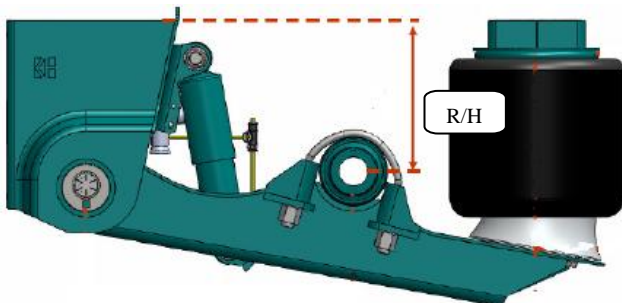

Perth

77B Kurnall Road
Welshpool WA 6106
Tel. 08 9350 6470
Fax. 08 9350 6570

SALES SPEC SHEET

AIR SUSPENSION KT

The FUWA K Hitch **fabricated** air suspension is designed and manufactured for the rugged Australian conditions. The KT suspension is adaptable to a range of drum and disc brake axles.

Now with **5-year warranty** on the pivot bush!

U (underslung)

T (top mount)

Suspension Model	Capacity (t)	Axle mounting	Ride Heights (mm)	Weight** (kg)	RFS shock absorbers available
KT250U	11	US	140, 165, 190, 203, 230, 254, 279, 305, 330, 356	156 to 176	No Yes Yes Yes
KT250T	11	OS	356***, 381, 406, 432, 457, 483	148 to 159	Yes Yes