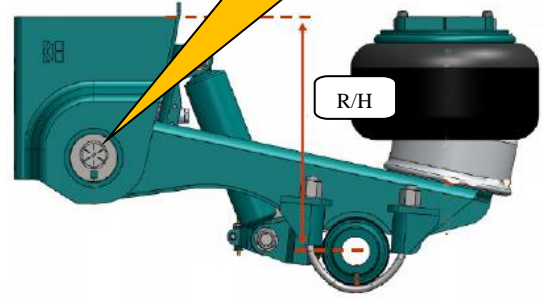

Perth

77B Kurnall Road
Welshpool WA 6106
Tel. 08 9350 6470
Fax. 08 9350 6570

SALES SPEC SHEET

AIR SUSPENSION KT

The FUWA K Hitch **fabricated** air suspension is designed and manufactured for the rugged Australian conditions. The KT suspension is adaptable to a range of drum and disc brake axles.

Now with **5-year warranty** on the pivot bush!

U (underslung)

T (top mount)

Suspension Model	Capacity (t)	Axle mounting	Ride Heights (mm)	Weight** (kg)	RFS shock absorbers available
KT250U	11	US	140, 165, 190, 203, 230, 254, 279, 305, 330, 356	156 to 176	No Yes Yes Yes
KT250T	11	OS	356***, 381, 406, 432, 457, 483	148 to 159	Yes Yes