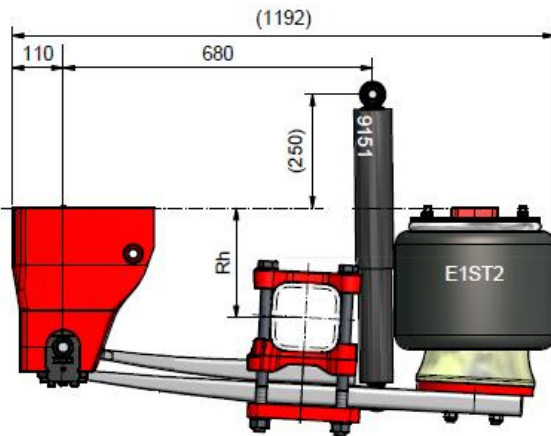

Tel. 08 9350 6470

Fax. 08 9350 6570

SALES SPEC SHEET

AIR SUSPENSION HEAVY-DUTY PLUS

The **WEWELER** air suspension is proven design comprising of a flexible, high-strength forged spring steel trailing arm clamp to standard Ø127mm axles of any type wheel end configuration.

The narrow hanger footprint allows for easy connection to chassis, with the shock absorbers mounted to the rear. Front mount shocks are available.

US

OS

Suspension Model	Capacity (t)	Axle mounting	Nominal Rh*	Rh Range*	System Mass** (kg)
HEAVY-DUTY PLUS	13	US	235	205-250	223
			265	235-275	231
			275	245-285	250
			290	260-300	234
			305	275-315	253
	13	OS	395	365-405	225
			420	390-430	228
			445	415-455	230

Note: * The Nominal RH is the ideal RH for a given assembly. Check with FKH engineering 1st when using a RH from the Range.

** The System Mass is depending on the ride height and if that value is critical check with FKH 1st.