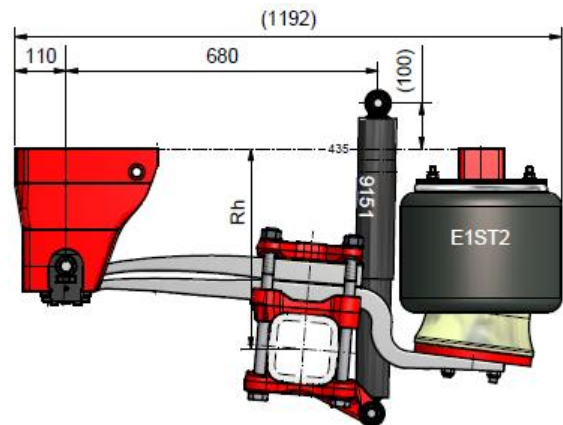

Tel. 08 9350 6470

Fax. 08 9350 6570

SALES SPEC SHEET

AIR SUSPENSION HEAVY-DUTY PLUS

The **WEWELER** air suspension is proven design comprising of a flexible, high-strength forged spring steel trailing arm clamp to standard Ø127mm axles of any type wheel end configuration.

The narrow hanger footprint allows for easy connection to chassis, with the shock absorbers mounted to the rear. Front mount shocks are available.

US

OS

Suspension Model	Capacity (t)	Axle mounting	Nominal Rh*	Rh Range*	System Mass** (kg)
HEAVY-DUTY PLUS	13	US	235	205-250	223
			265	235-275	231
			275	245-285	250
			290	260-300	234
			305	275-315	253
	13	OS	395	365-405	225
			420	390-430	228
			445	415-455	230

Note: * The Nominal RH is the ideal RH for a given assembly. Check with FKH engineering 1st when using a RH from the Range.

** The System Mass is depending on the ride height and if that value is critical check with FKH 1st.