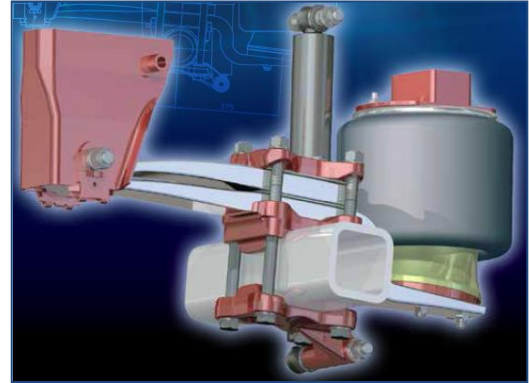

Tel. 08 9350 6470

Fax. 08 9350 6570

SALES SPEC SHEET

AIR SUSPENSION HEAVY-DUTY PLUS

The **WEWELER** air suspension is proven design comprising of a flexible, high-strength forged spring steel trailing arm clamp to standard Ø127mm axles of any type wheel end configuration.

The narrow hanger footprint allows for easy connection to chassis, with the shock absorbers mounted to the rear. Front mount shocks are available.

US

OS

Suspension Model	Capacity (t)	Axle mounting	Nominal Rh*	Rh Range*	System Mass** (kg)
HEAVY-DUTY PLUS	13	US	235	205-250	223
			265	235-275	231
			275	245-285	250
			290	260-300	234
			305	275-315	253
	13	OS	395	365-405	225
			420	390-430	228
			445	415-455	230